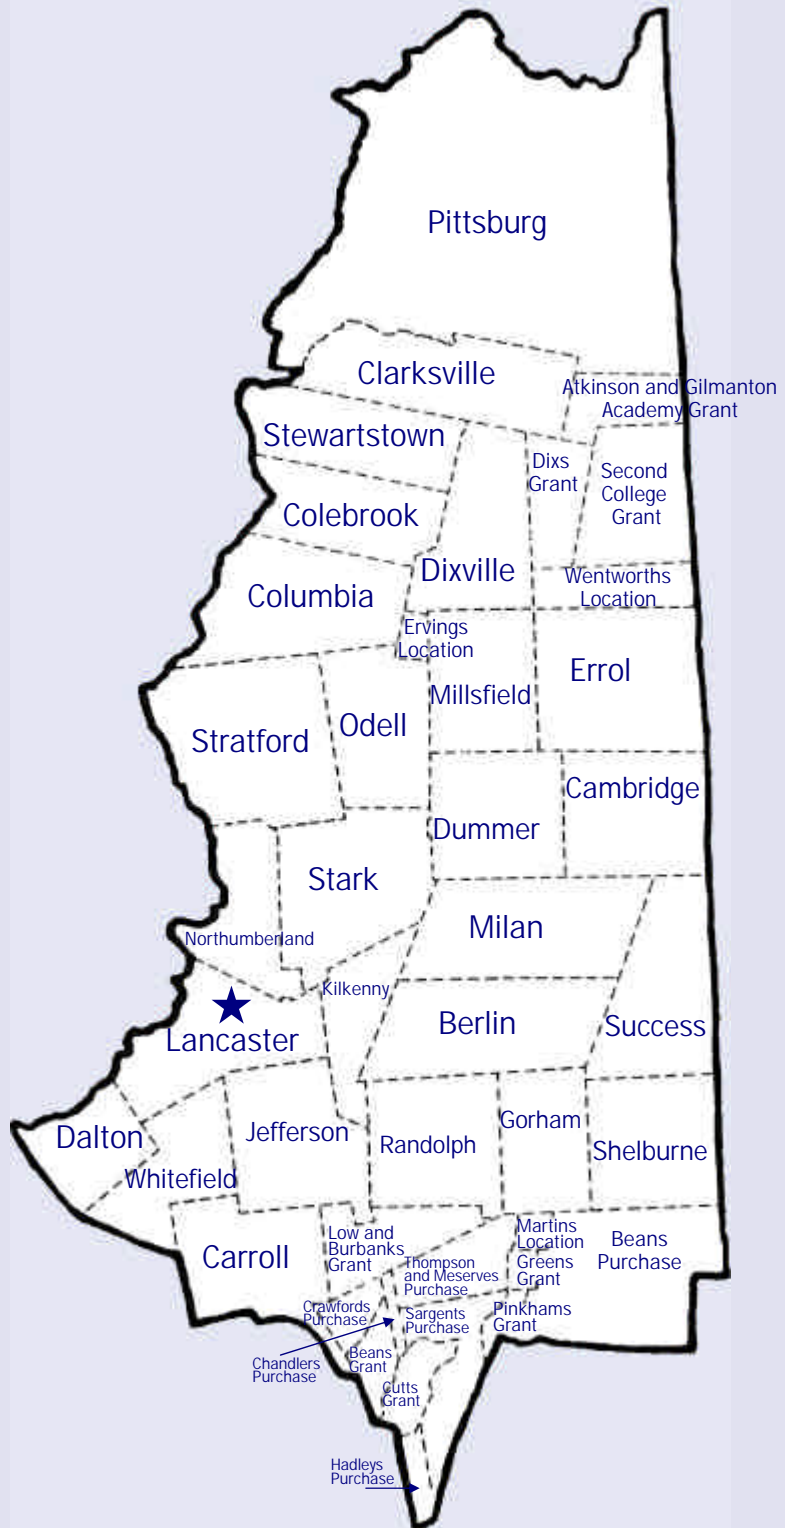

Coos County Locations

County Seat: Lancaster
Founded in 1803